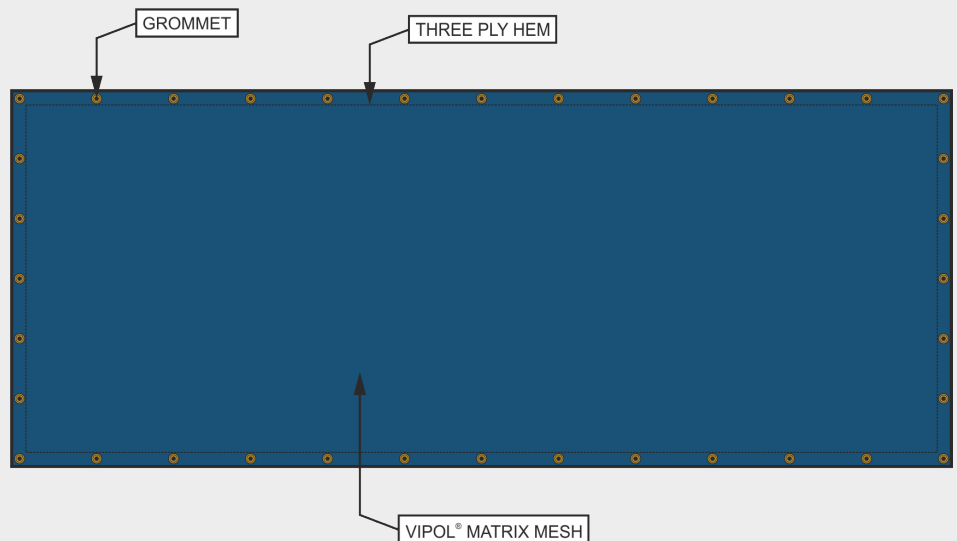

800-823-7356
AerFloSports.com